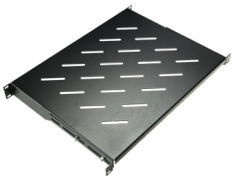

Product Specification

Height	: 42U	Product Code	: HR4212P
Depth	: 1200mm	Product Type	: Close Rack Perforated Door
Width	: 600mm		

Bundled Accessories

1 Unit Fixed Shelf 1200

1 Unit Power Distribution Unit 12 Outlet Germany Socket

1 Unit 4 Fan Cabinet With Plate

1 Unit Cable Ring 1U

1 Unit Brush Panel Cover Entry Cable

4 Castor

4 Adjustable Feet

100 Set Cagenuts and Screws

Product Drawing