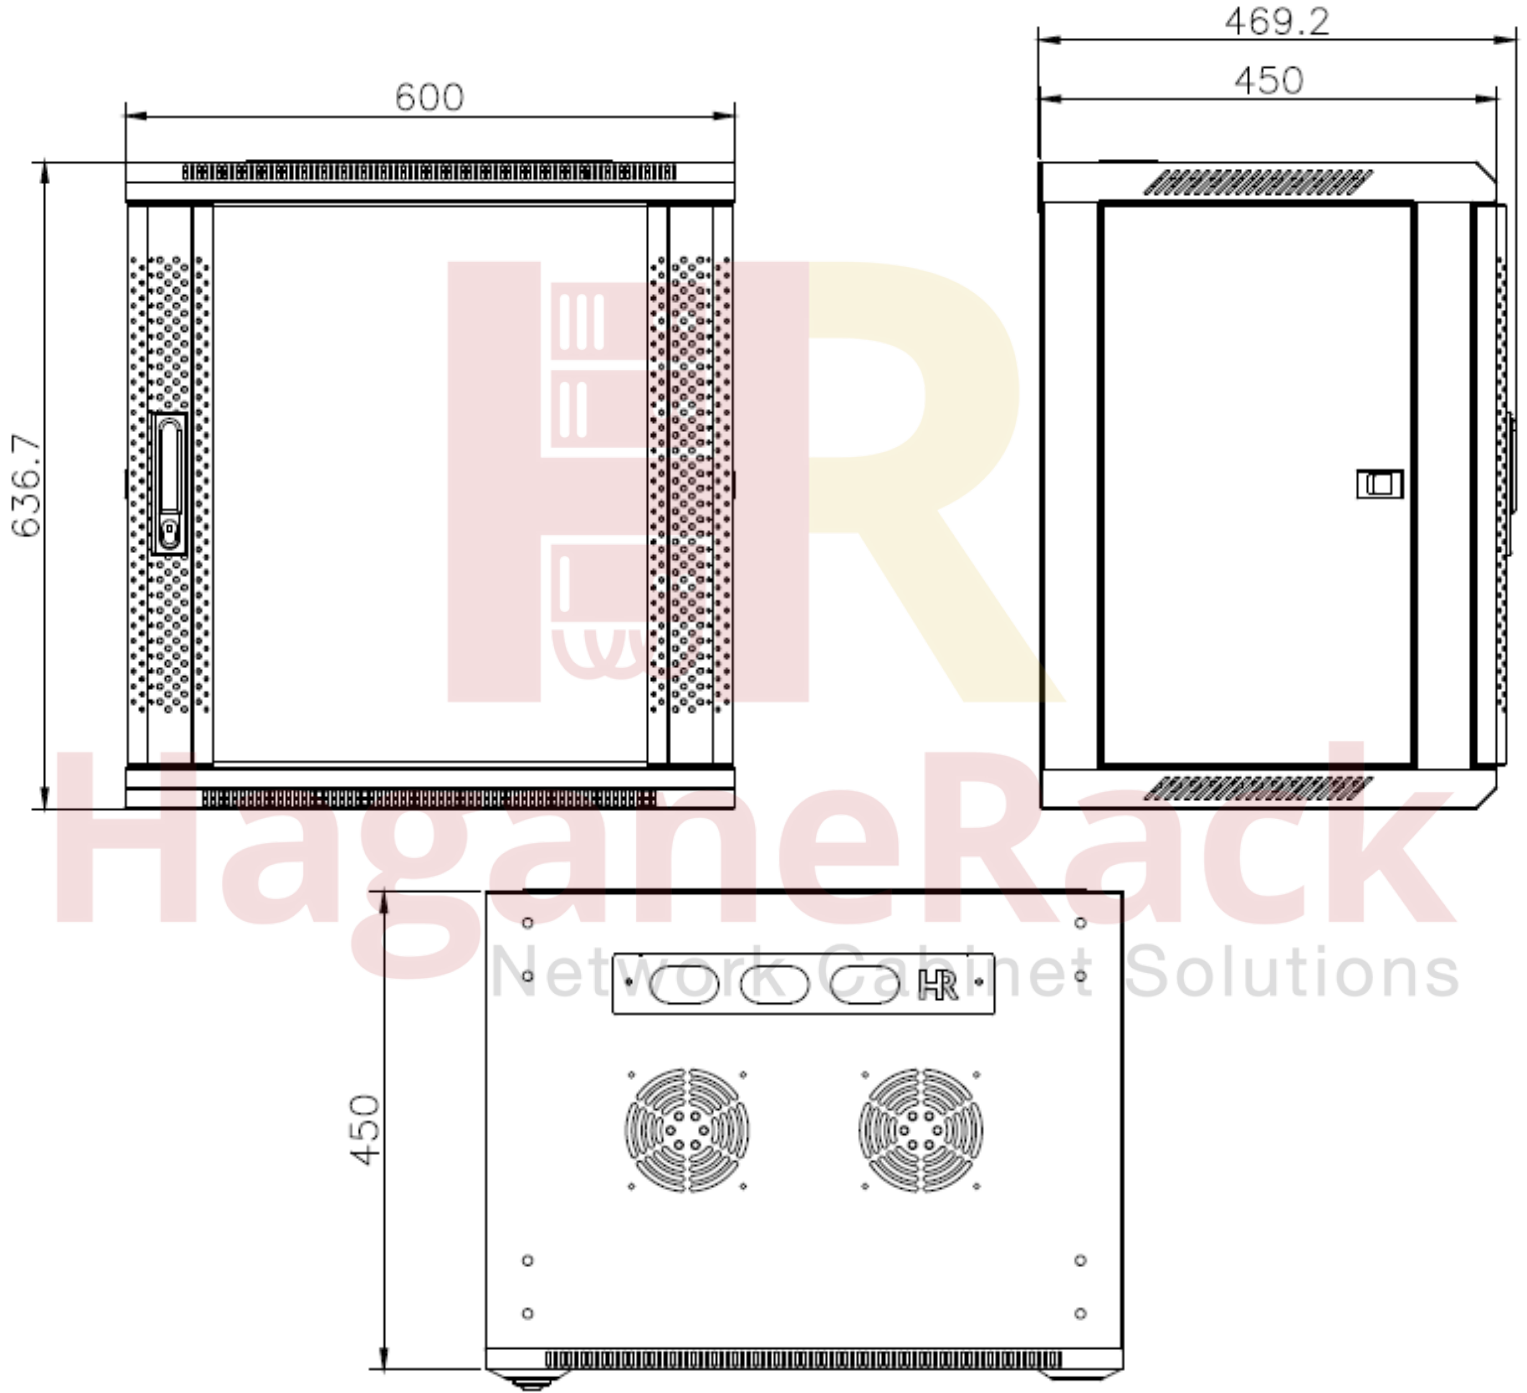

## Product Specification

- Product Type HR1245SDG
- Door Type Tempered Glass Door
- Height 12U
- Depth 450mm
- Width 600mm
- Weight 27kg

## Bundling Complete Set

- Front Perforated Door with Handle Lock
- Side Perforated Door with Lock
- Top Brush Panel Entry Cable
- 1 Power Distribution Unit 7 Outlet with Switch on/off
- 1 Support Angle
- 1 Fan
- 4 Dynabolt
- 26 Pcs Cagenuts & Screws

Product Drawing

HaganeRack  
Network Cabinet Solutions